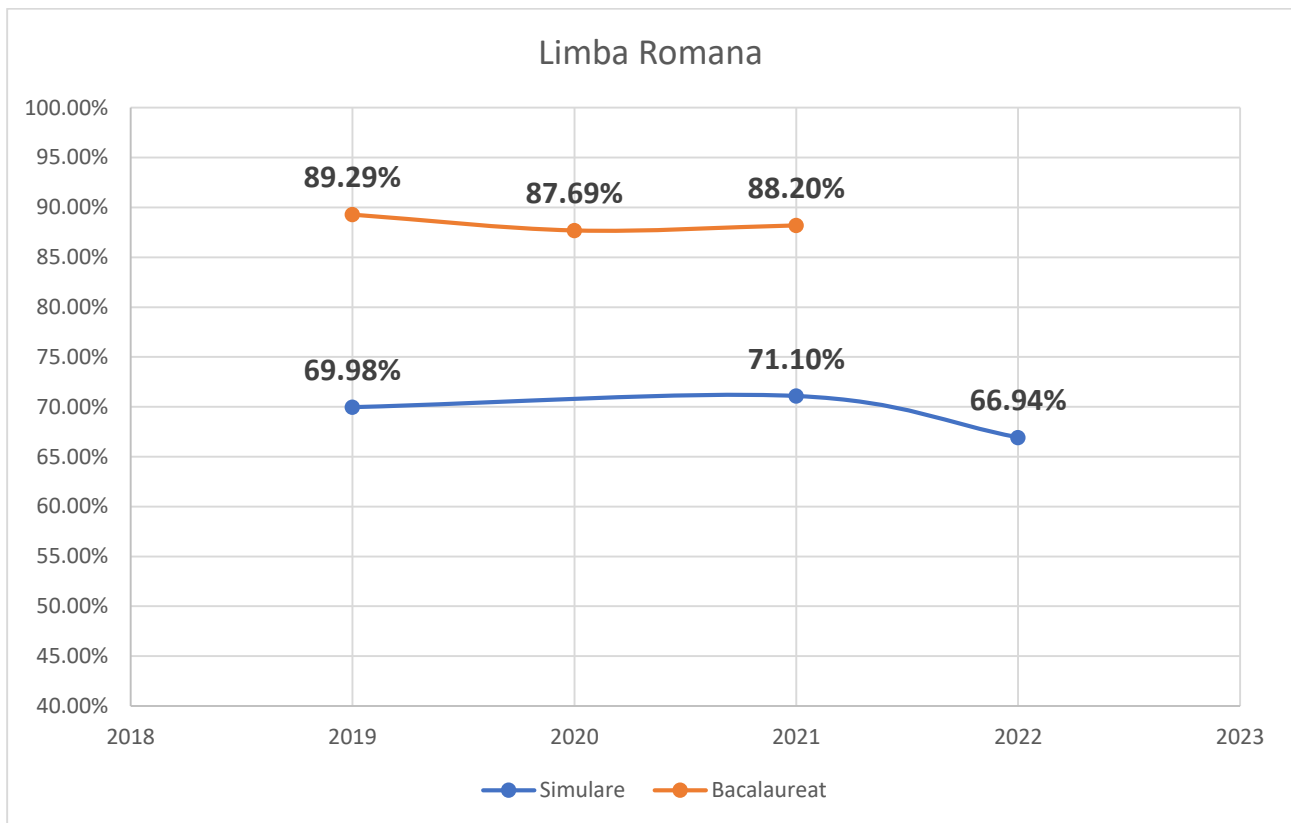

Bacalaureat

Simulare	2019	2021	2022
Ea	69,98%	71,10%	66,94%
Eb	82,25%	85,27%	83,88%
Ec	50,70%	50,57%	60,18%
Ed	70,59%	75,96%	74,83%

Bacalaureat	2019	2020	2021
Ea	89,29%	87,69%	88,20%
Eb	96,03%	95,81%	97,48%
Ec	80,33%	73,26%	80,79%
Ed	90,72%	86,93%	91,60%

Matematica si Istorie

Evaluare Națională

Simulare	2019	2021	2022
LRO	62,18%	67,58%	65,41%
MATERNA	83,26%	75,40%	75,91%
MATEMATICA	34,50%	57,73%	55,71%

Examen	2019	2020	2021
LRO	76,35%	79,29%	77,45%
MATERNA	93,28%	92,53%	96,05%
MATEMATICA	58,89%	69,57%	66,16%

Matematica