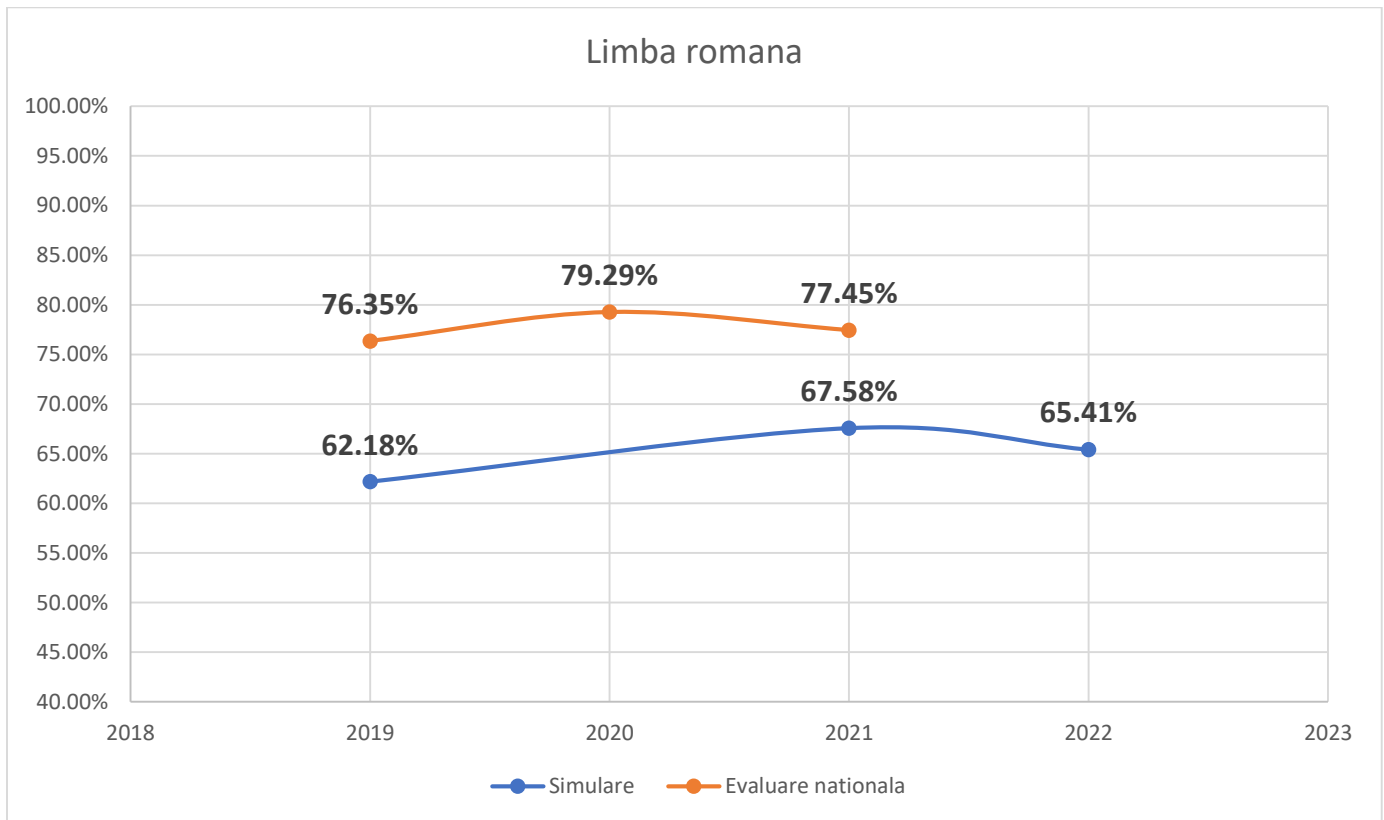

Bacalaureat

Simulare	2019	2021	2022
Ea	69,98%	71,10%	66,94%
Eb	82,25%	85,27%	83,88%
Ec	50,70%	50,57%	60,18%
Ed	70,59%	75,96%	74,83%

Bacalaureat	2019	2020	2021
Ea	89,29%	87,69%	88,20%
Eb	96,03%	95,81%	97,48%
Ec	80,33%	73,26%	80,79%
Ed	90,72%	86,93%	91,60%

Matematica si Istorie

Evaluare Națională

Simulare	2019	2021	2022
LRO	62,18%	67,58%	65,41%
MATERNA	83,26%	75,40%	75,91%
MATEMATICA	34,50%	57,73%	55,71%

Examen	2019	2020	2021
LRO	76,35%	79,29%	77,45%
MATERNA	93,28%	92,53%	96,05%
MATEMATICA	58,89%	69,57%	66,16%

Matematica