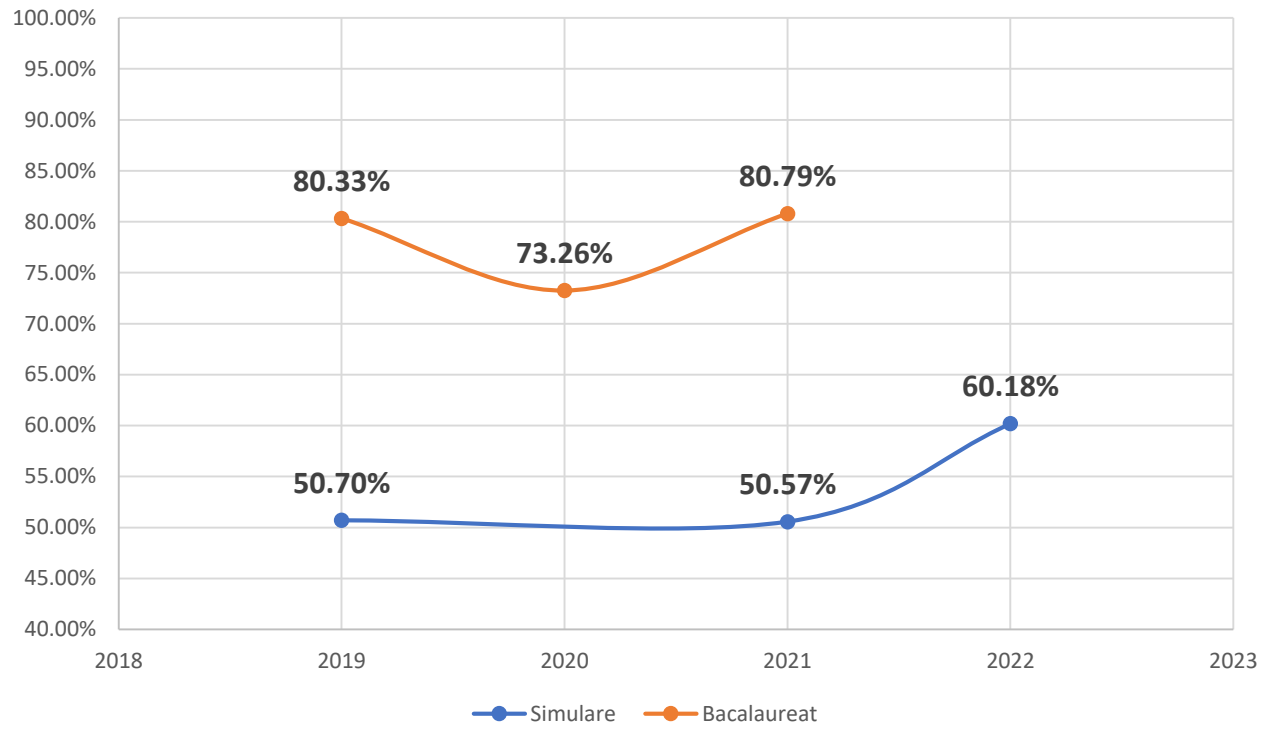

Bacalaureat

Simulare	2019	2021	2022
Ea	69,98%	71,10%	66,94%
Eb	82,25%	85,27%	83,88%
Ec	50,70%	50,57%	60,18%
Ed	70,59%	75,96%	74,83%

Bacalaureat	2019	2020	2021
Ea	89,29%	87,69%	88,20%
Eb	96,03%	95,81%	97,48%
Ec	80,33%	73,26%	80,79%
Ed	90,72%	86,93%	91,60%

Matematica si Istorie

Evaluare Națională

Simulare	2019	2021	2022
LRO	62,18%	67,58%	65,41%
MATERNA	83,26%	75,40%	75,91%
MATEMATICA	34,50%	57,73%	55,71%

Examen	2019	2020	2021
LRO	76,35%	79,29%	77,45%
MATERNA	93,28%	92,53%	96,05%
MATEMATICA	58,89%	69,57%	66,16%

Matematica